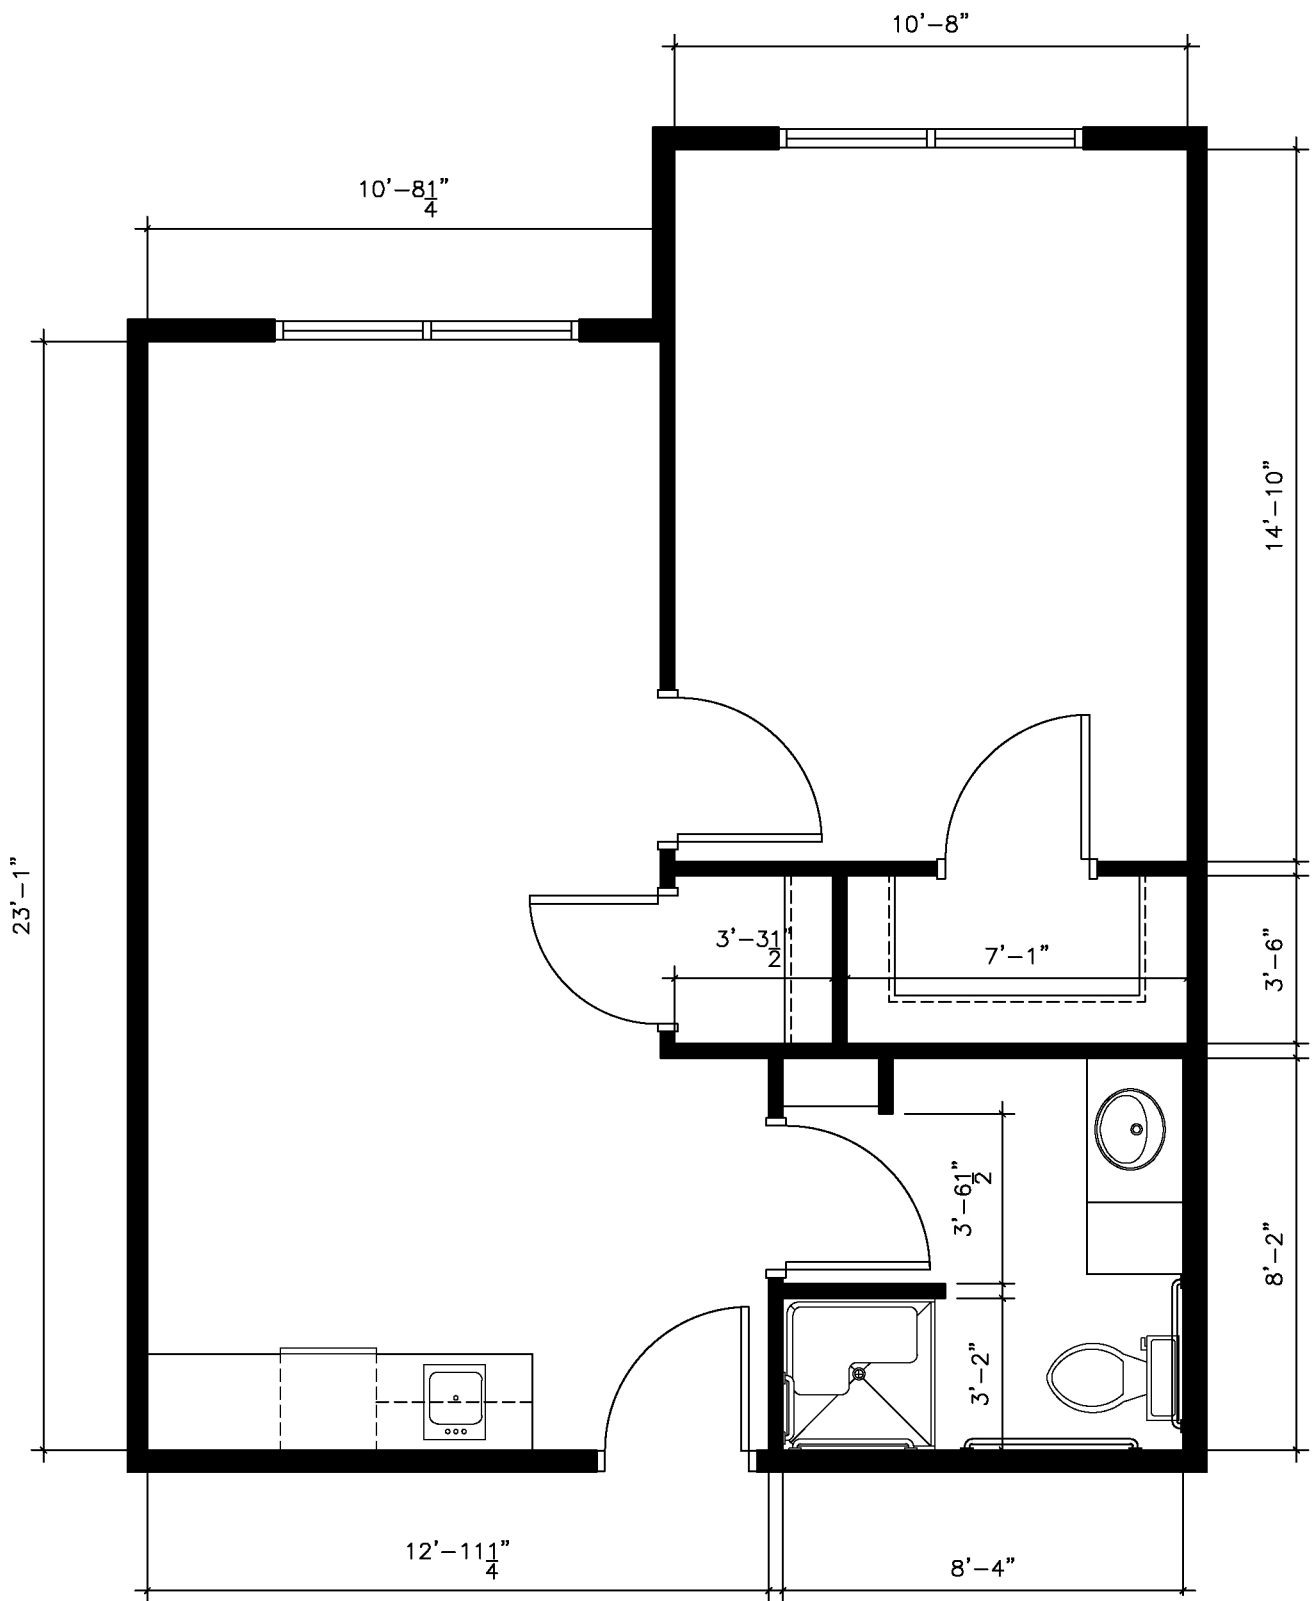

## Floor Plan - 1 Bedroom

594 SF

*StoneyBrook*  
**SUITES**  
 Assisted Living  
 Sioux Falls, SD

# Floor Plan - 1 Bedroom

512 SF

*StoneyBrook*  
SUITES  
Assisted Living

Sioux Falls, SD

# Floor Plan - 1 Bedroom

540 SF

Sioux Falls, SD

# Floor Plan - Studio

363 SF

*StoneyBrook*  
**SUITES**  
 Assisted Living

Sioux Falls, SD