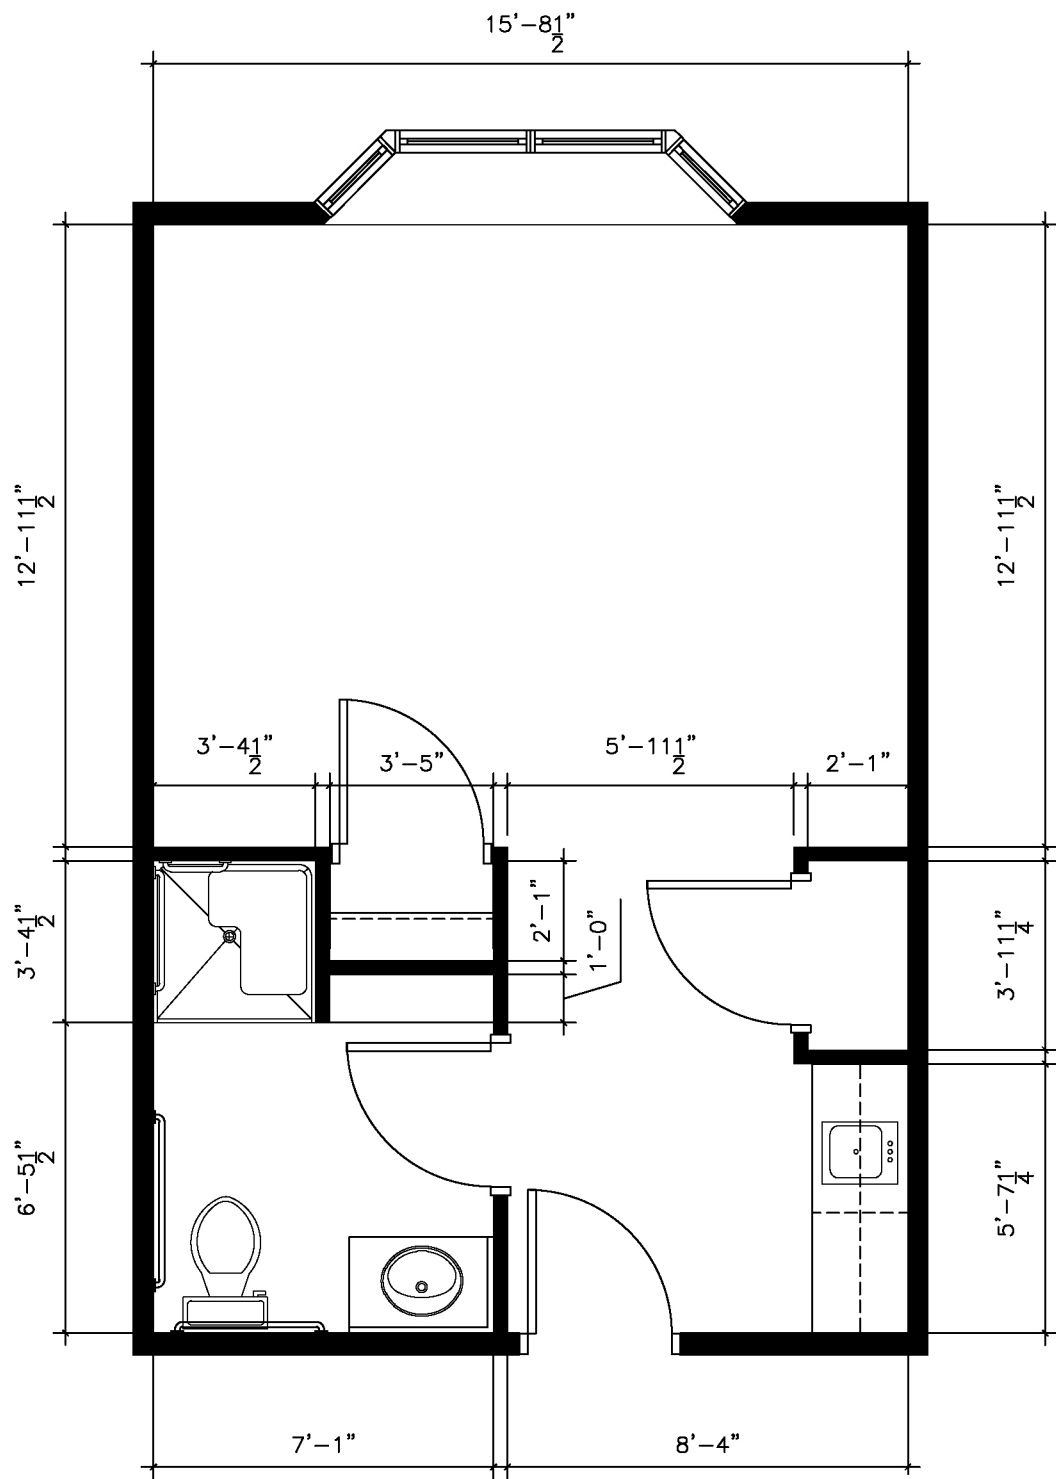

## Floor Plan - 1 Bedroom

594 SF

*StoneyBrook*  
**SUITES**  
 Assisted Living  
 Sioux Falls, SD

# Floor Plan - 1 Bedroom

512 SF

*StoneyBrook*  
SUITES  
Assisted Living

Sioux Falls, SD

# Floor Plan - 1 Bedroom

540 SF

Sioux Falls, SD

# Floor Plan - Studio

363 SF

*StoneyBrook*  
**SUITES**  
 Assisted Living

Sioux Falls, SD