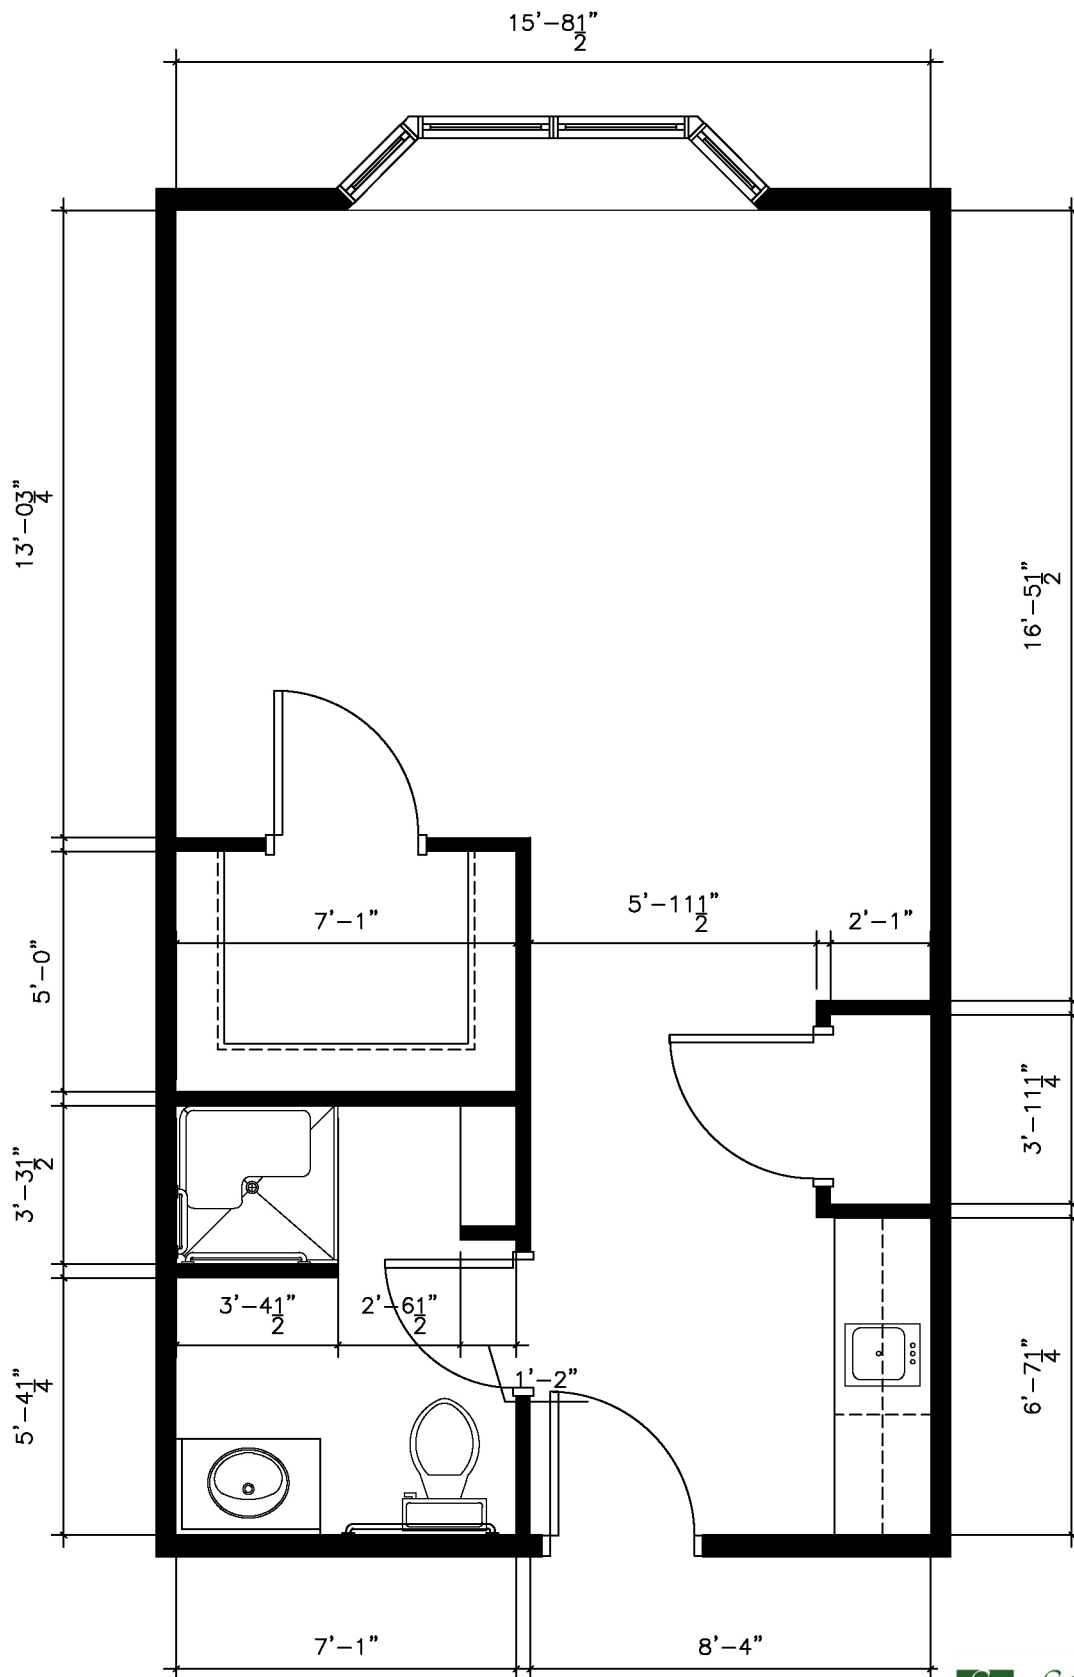

# Floor Plan - 1 Bedroom

512 SF

*StoneyBrook*  
SUITES  
Assisted Living

Sioux Falls, SD

# Floor Plan - 1 Bedroom

540 SF

Sioux Falls, SD

# Floor Plan - Studio

363 SF

*StoneyBrook*  
**SUITES**  
 Assisted Living

Sioux Falls, SD

# Floor Plan - Studio

433 SF

Sioux Falls, SD