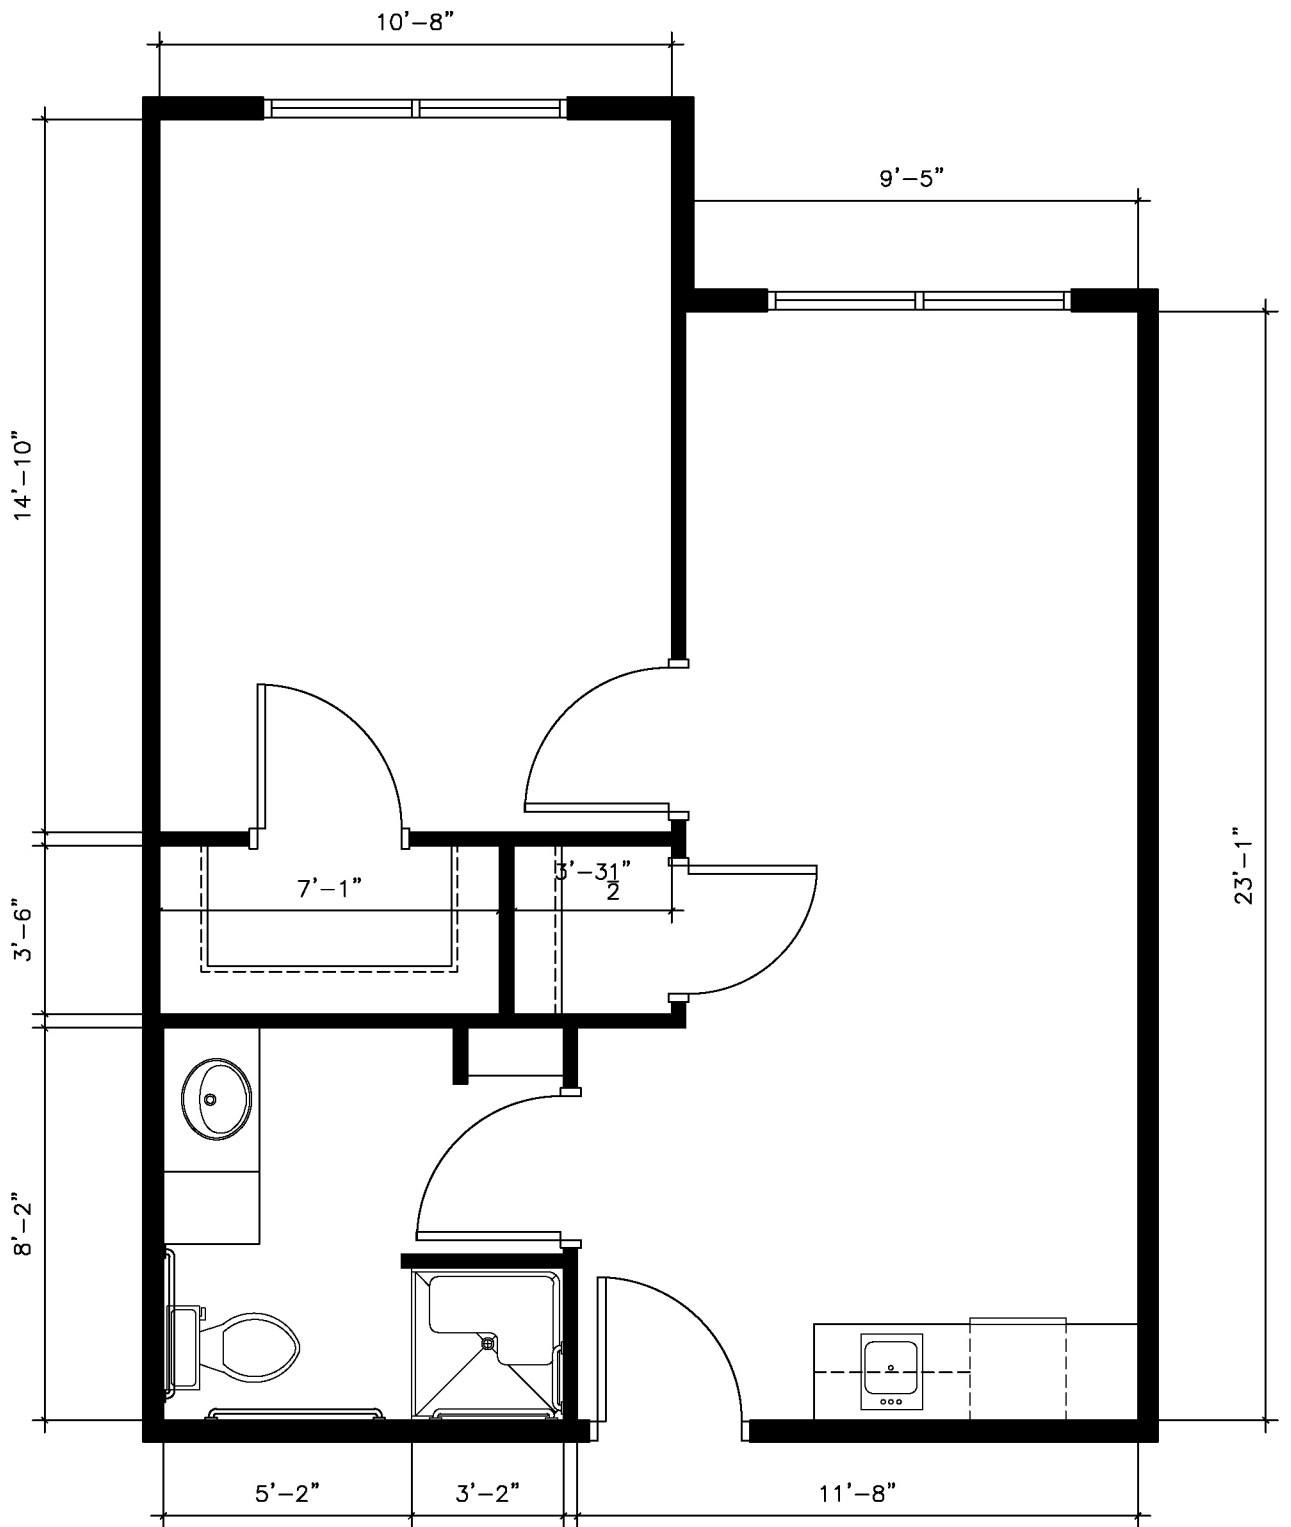

## Floor Plan - 1 Bedroom

594 SF

*StoneyBrook*  
**SUITES**  
 Assisted Living  
 Sioux Falls, SD

# Floor Plan - 1 Bedroom

512 SF

*StoneyBrook*  
SUITES  
Assisted Living

Sioux Falls, SD

# Floor Plan - 1 Bedroom

540 SF

Sioux Falls, SD

# Floor Plan - Studio

363 SF

*StoneyBrook*  
**SUITES**  
 Assisted Living

Sioux Falls, SD